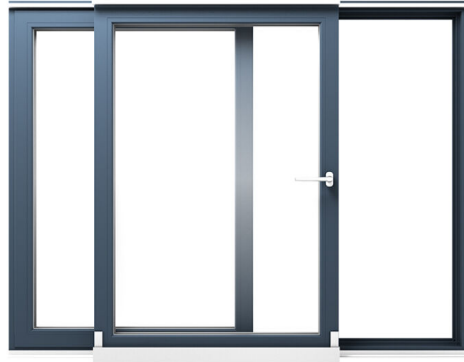

PAS Tilt-Slide Patio Doors

Specification

Fittings	
Type:	Slot ventilation system allowing the sash to be 6 mm from the frame
Hinges:	---
Anti-theft protection:	---
Microventilation:	---
Other:	---
Maximum construction dimensions	
Width:	4000 mm
Height:	2480 mm
Sash size	
Min. sash width:	---
Max. sash width:	1500 mm
Min. sash height:	---
Max. sash height:	---
Max. sash weight:	---
Max. sash area:	3,37 m ²

Photos