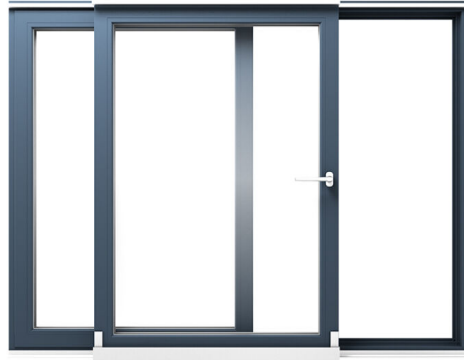

Flush-sliding patio doors

Specification

Fittings	
Type:	Slot ventilation system allowing the sash to be 6 mm from the frame
Hinges:	---
Anti-theft protection:	---
Microventilation:	---
Other:	---
Maximum construction dimensions	
Width:	4000 mm
Height:	2480 mm
Sash size	
Min. sash width:	---
Max. sash width:	1500 mm
Min. sash height:	---
Max. sash height:	---
Max. sash weight:	---
Max. sash area:	3,37 m ²

Photos